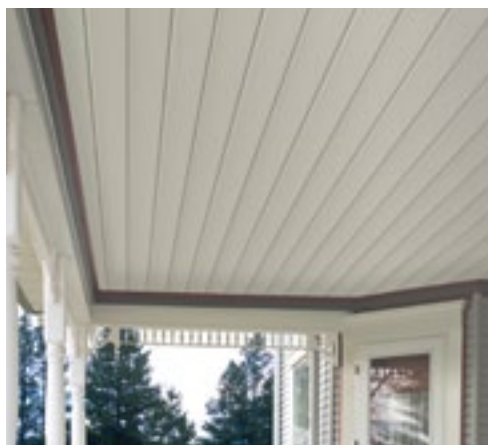

KAYCAN

www.kaycan.com

Colors shown are digitally reproduced. For accuracy please refer to actual product samples.

PERFBROEng-18A ©2018Kaycan

KAYCAN