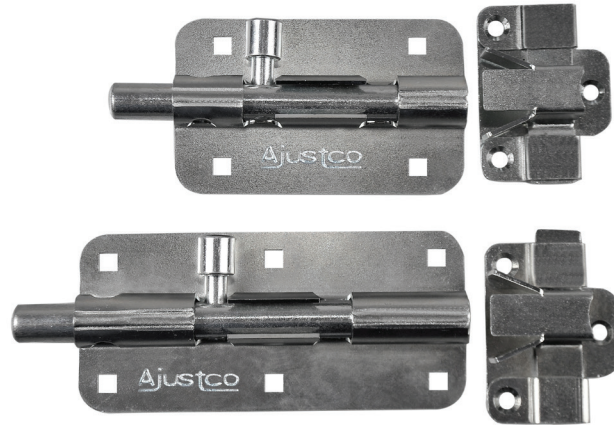

SELF-ADJUSTING BARREL BOLT

VERROU CYLINDRIQUE À AJUSTEMENT AUTOMATIQUE

Features:

- World's first self-adjusting barrel bolt. Solves the age old problem of misaligned barrel bolts with a unique patent-pending design. Mounting hardware included.

Caractéristiques :

- Le premier verrou à ajustement automatique au monde! Élimine le problème de verrou mal aligné grâce à son procédé unique en instance. Quincaillerie d'installation incluse.

Applications:

- ▶ Doors
- ▶ Gates and windows
- ▶ Indoor and outdoor applications

Applications :

- ▶ Portes
- ▶ Clôtures et fenêtres
- ▶ Usage intérieur et extérieur

ITEM	DESCRIPTION	DESCRIPTION	FINISH FINI	LIST	UPC CUP	PC PK	BOX BTE	CASE CAISSE
575ADJXR	ADJUSTABLE BARREL BOLT 4"	VERROU CYLINDRIQUE AJUSTABLE 4po	Zinc	\$9.85	062703575001	1	10	200
580ADJXR	ADJUSTABLE BARREL BOLT 5"	VERROU CYLINDRIQUE AJUSTABLE 5po	Zinc	\$11.60	062703575018	1	10	100
585ADJXR	ADJUSTABLE BARREL BOLT 6"	VERROU CYLINDRIQUE AJUSTABLE 6po	Zinc	\$12.65	062703575025	1	10	100
590ADJXR	ADJUSTABLE HEAVY DUTY BARREL BOLT 4"	VERROU CYLINDRIQUE AJUSTABLE 4po, USAGE-INTENSIF	Zinc	\$10.50	062703575032	1	10	100
595ADJXR	ADJUSTABLE HEAVY DUTY BARREL BOLT 6"	VERROU CYLINDRIQUE AJUSTABLE 6po, USAGE-INTENSIF	Zinc	\$17.93	062703575049	1	5	100
600ADJXR	ADJUSTABLE HEAVY DUTY PADLOCK BARREL BOLT 8"	VERROU CYLINDRIQUE AJUSTABLE POUR CADENAS 8po, USAGE-INTENSIF	Zinc	\$21.09	062703575056	1	5	40
*NEW 595ADJSSR	ADJUSTABLE HEAVY DUTY BARREL BOLT 6"	VERROU CYLINDRIQUE AJUSTABLE 6po, USAGE-INTENSIF	Stainless Steel Acier inoxydable	\$42.31	062703006031	1	10	200
*NEW 590ADJBLR	ADJUSTABLE HEAVY DUTY PADLOCK BARREL BOLT 4"	VERROU CYLINDRIQUE AJUSTABLE POUR CADENAS 4po, USAGE-INTENSIF	Black / Noir	\$16.33	062703006017	1	10	100
*NEW 595ADJBLR	ADJUSTABLE HEAVY DUTY BARREL BOLT 6"	VERROU CYLINDRIQUE AJUSTABLE 6po, USAGE-INTENSIF	Black / Noir	\$22.06	062703006024	1	5	100